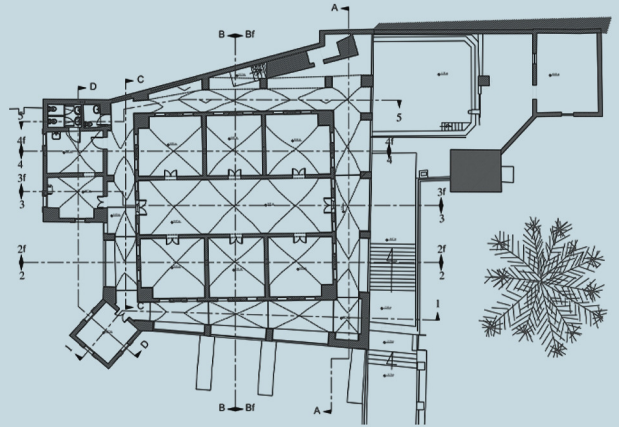

E-Mail: info@LionHeart.ps

Coptic Guest Palace

3D scanning

Point cloud
mesh model

Accurate 2D Cad Drawings
Orthophoto

Address
Office # 2
Building In Front of Wataniya Mobile
Sateh Marhaba
Al Bireh, Ramallah